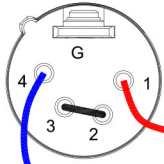

Switchcraft
A4M

(note pins 2 & 3 are shorted together)

Switchcraft
A4F