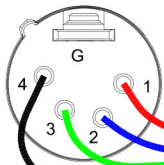

Portaflex XLR Speaker Cord Extension Cable
(using 2-conductor cable)

Switchcraft
A4M