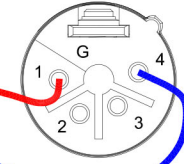

Switchcraft
A4M

(note pins 2 & 3 are shorted together)

Switchcraft
A4F

Portaflex XLR Speaker Cord Extension Cable
(using 2-conductor cable)

Switchcraft
A4M

Switchcraft
A4F

Portaflex XLR Speaker Cord Extension Cable
(using 4-conductor cable, such as Belden 8454)

PROJECT:
Portaflex XLR Extension Cable

DRAWN BY: MG	PROJECT NO.:
SCALE: Not to Scale	DATE: 10/20/14