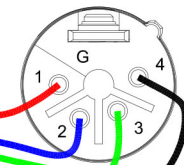

Switchcraft
A4F