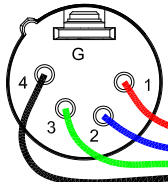

Portaflex XLR Speaker Cord Extension Cable
(using 2-conductor cable)

Switchcraft
A4M