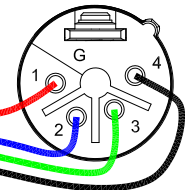

Switchcraft
A4F