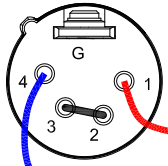

Switchcraft
A4M

(note pins 2 & 3 are shorted together)

Switchcraft
A4F