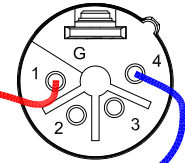

Switchcraft
A4M

(note pins 2 & 3 are shorted together)

Switchcraft
A4F

Portaflex XLR Speaker Cord Extension Cable
(using 2-conductor cable)

Switchcraft
A4M

Switchcraft
A4F

Portaflex XLR Speaker Cord Extension Cable
(using 4-conductor cable, such as Belden 8454)

PROJECT:	DRAWN BY:	PROJECT NO.:
Portaflex XLR Extension Cable	MG	
	SCALE:	DATE:
	Not to Scale	10/20/14